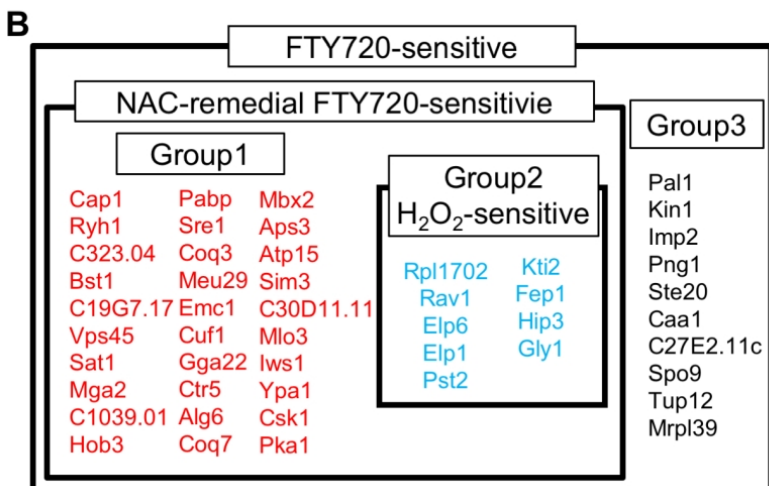

---

Download

Download

---

ISBN9780737300987 External links[edit]. Manual lymphatic drainage (MLD) is a type of massage based on the hypothesis that it will encourage the natural drainage of the lymph, which carries waste products away from the tissues back toward the heart.